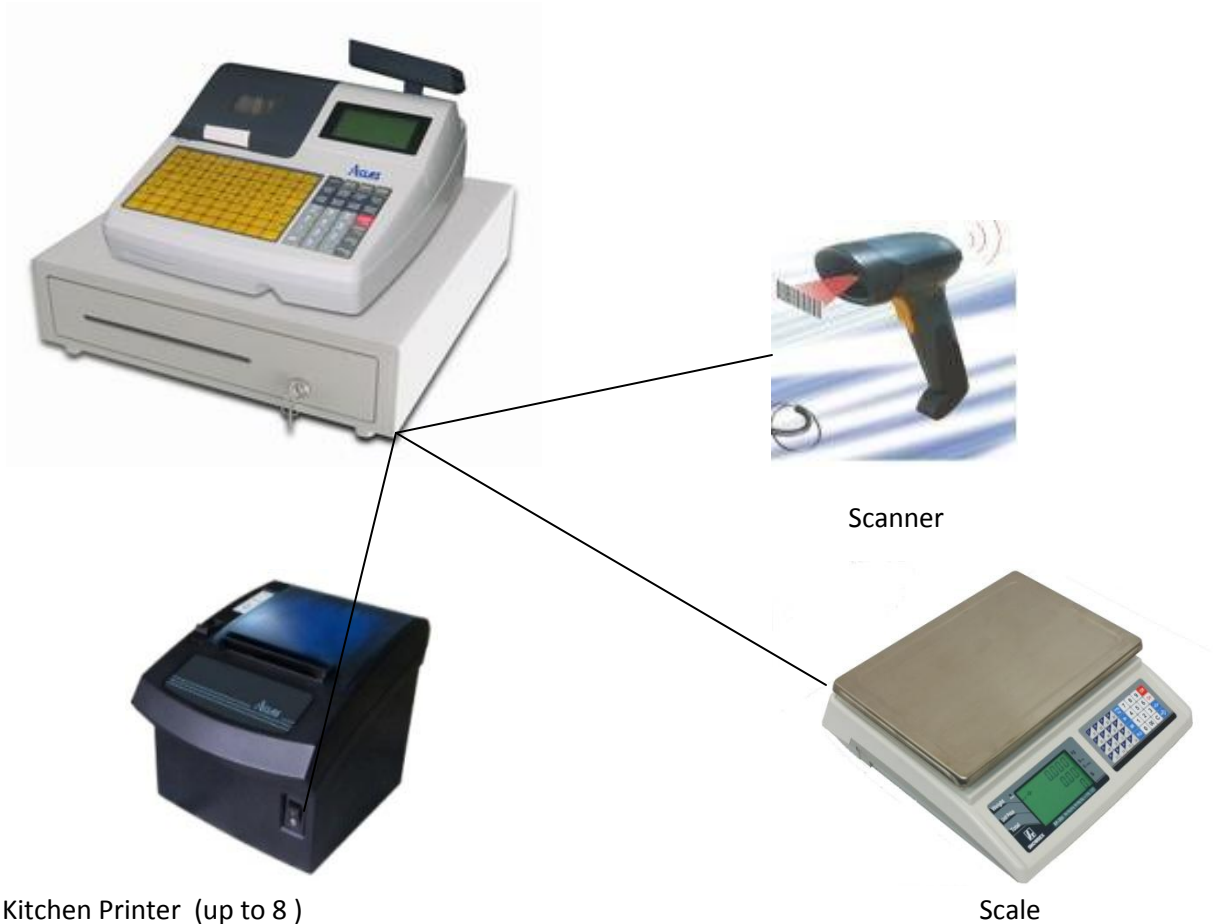

High End Cash Register CR65X (All the power at half the price)

Kitchen Printer (up to 8)

Scale

CR6X High End Cash Register – the intelligent cash register

- 40 000 PLU, 99 Departments, 80 x 2 hotkeys
- Multi-price levels for each line item
- Inbuilt rechargeable battery – will operate for up to 8 hours without power
- Comes with sales, stock and profit management reports plus free utility software to make setup simple. Transactions are stored electronically until you clear them.
- Receipt on/off and late receipt functions
- Tables and sales hold/recall functions
- High-speed alpha numeric thermal printer
- Comes standard with Ethernet port to connect to computer and printers
- Can connect to 8 kitchen printers, POS scale and barcode scanner
- Place item on scale and enter quantity then item PLU – the price per kg, weight and total price print on the cash register slip

High End Cash Register CR65X (All the power at half the price)

- Link items to different printers eg deli to printer 1, kitchen to printer 2 etc
- 4 note/8 coin, large heavy duty cash drawer with a key (410x415x100)
- Rotatable VFD customer display
- Can connect to back office software for stock control management if required